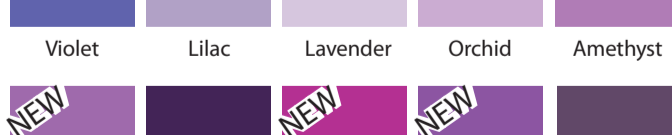

# Colour Chart

Lipstick Red Red Berry Ruby Hot Pink

Cardinal Red Poppy Crimson Burgundy Shale

Burnt Umber Chestnut Henna Walnut Terracotta

Cinnamon Tan Caramel Cocoa Burnt Sienna

Umber Sandstone Raw Sienna

Satin Pastel Beige Khaki

Lime Zest Lime Green Marsh Green Olive Green Moss

Pear Green Meadow Green Apple Leaf Green Bright Green

Forest Green Grass Emerald Green Lush Green

Pine Holly Pastel Green Mint Green Soft Green

Tea Green Grey Green

Cool Aqua Duck Egg Turquoise Marine Petrol Blue

Pastel Blue Denim Blue Cyan Aegean French Navy

Blue Pearl Cornflower China Blue Midnight Blue Powder Blue

Arctic Blue Sky Blue Cobalt Blue Azure True Blue

Royal Blue Indigo Blue Bluebell Prussian

Violet Lilac Lavender Orchid Amethyst

Purple Aubergine Mulberry Plum Slate

Fuchsia Pink Pink Camation Blossom Rose Pink Maroon

Pale Pink Baby Pink Cerise Magenta Carmine